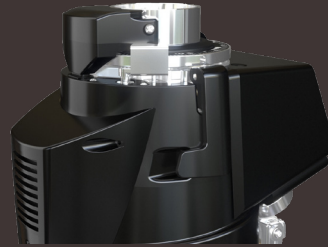

Grind like a Pro

Outstanding performance, highly reliable, easy to use: the new PRO Line.

Fiorenzato presents the first range of professional coffee grinders with a new powerful detachable **grinding chamber easy to release.**

An innovation that allows the baristas to operate with the grinder in a **simple, intuitive and fast way**, by **removing the detachable grinding chamber** without modify the grinding point setting.

1st step