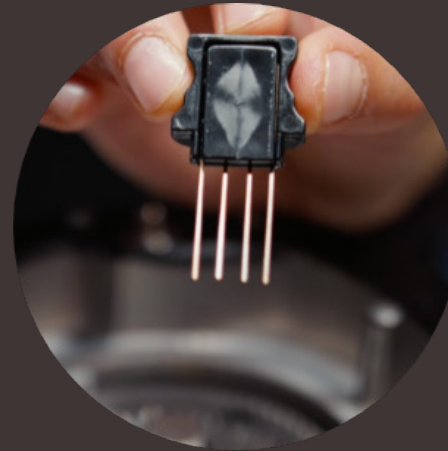

**This innovation allows access to the grinding chamber simply flipping up the two clips**

situated either side of the coffee grinder and extract the desired component without losing the grinding point.

Easy detachable grinding chamber

No grinding point setting variation

Easy and quick maintenance

Up to 50% less coffee retention